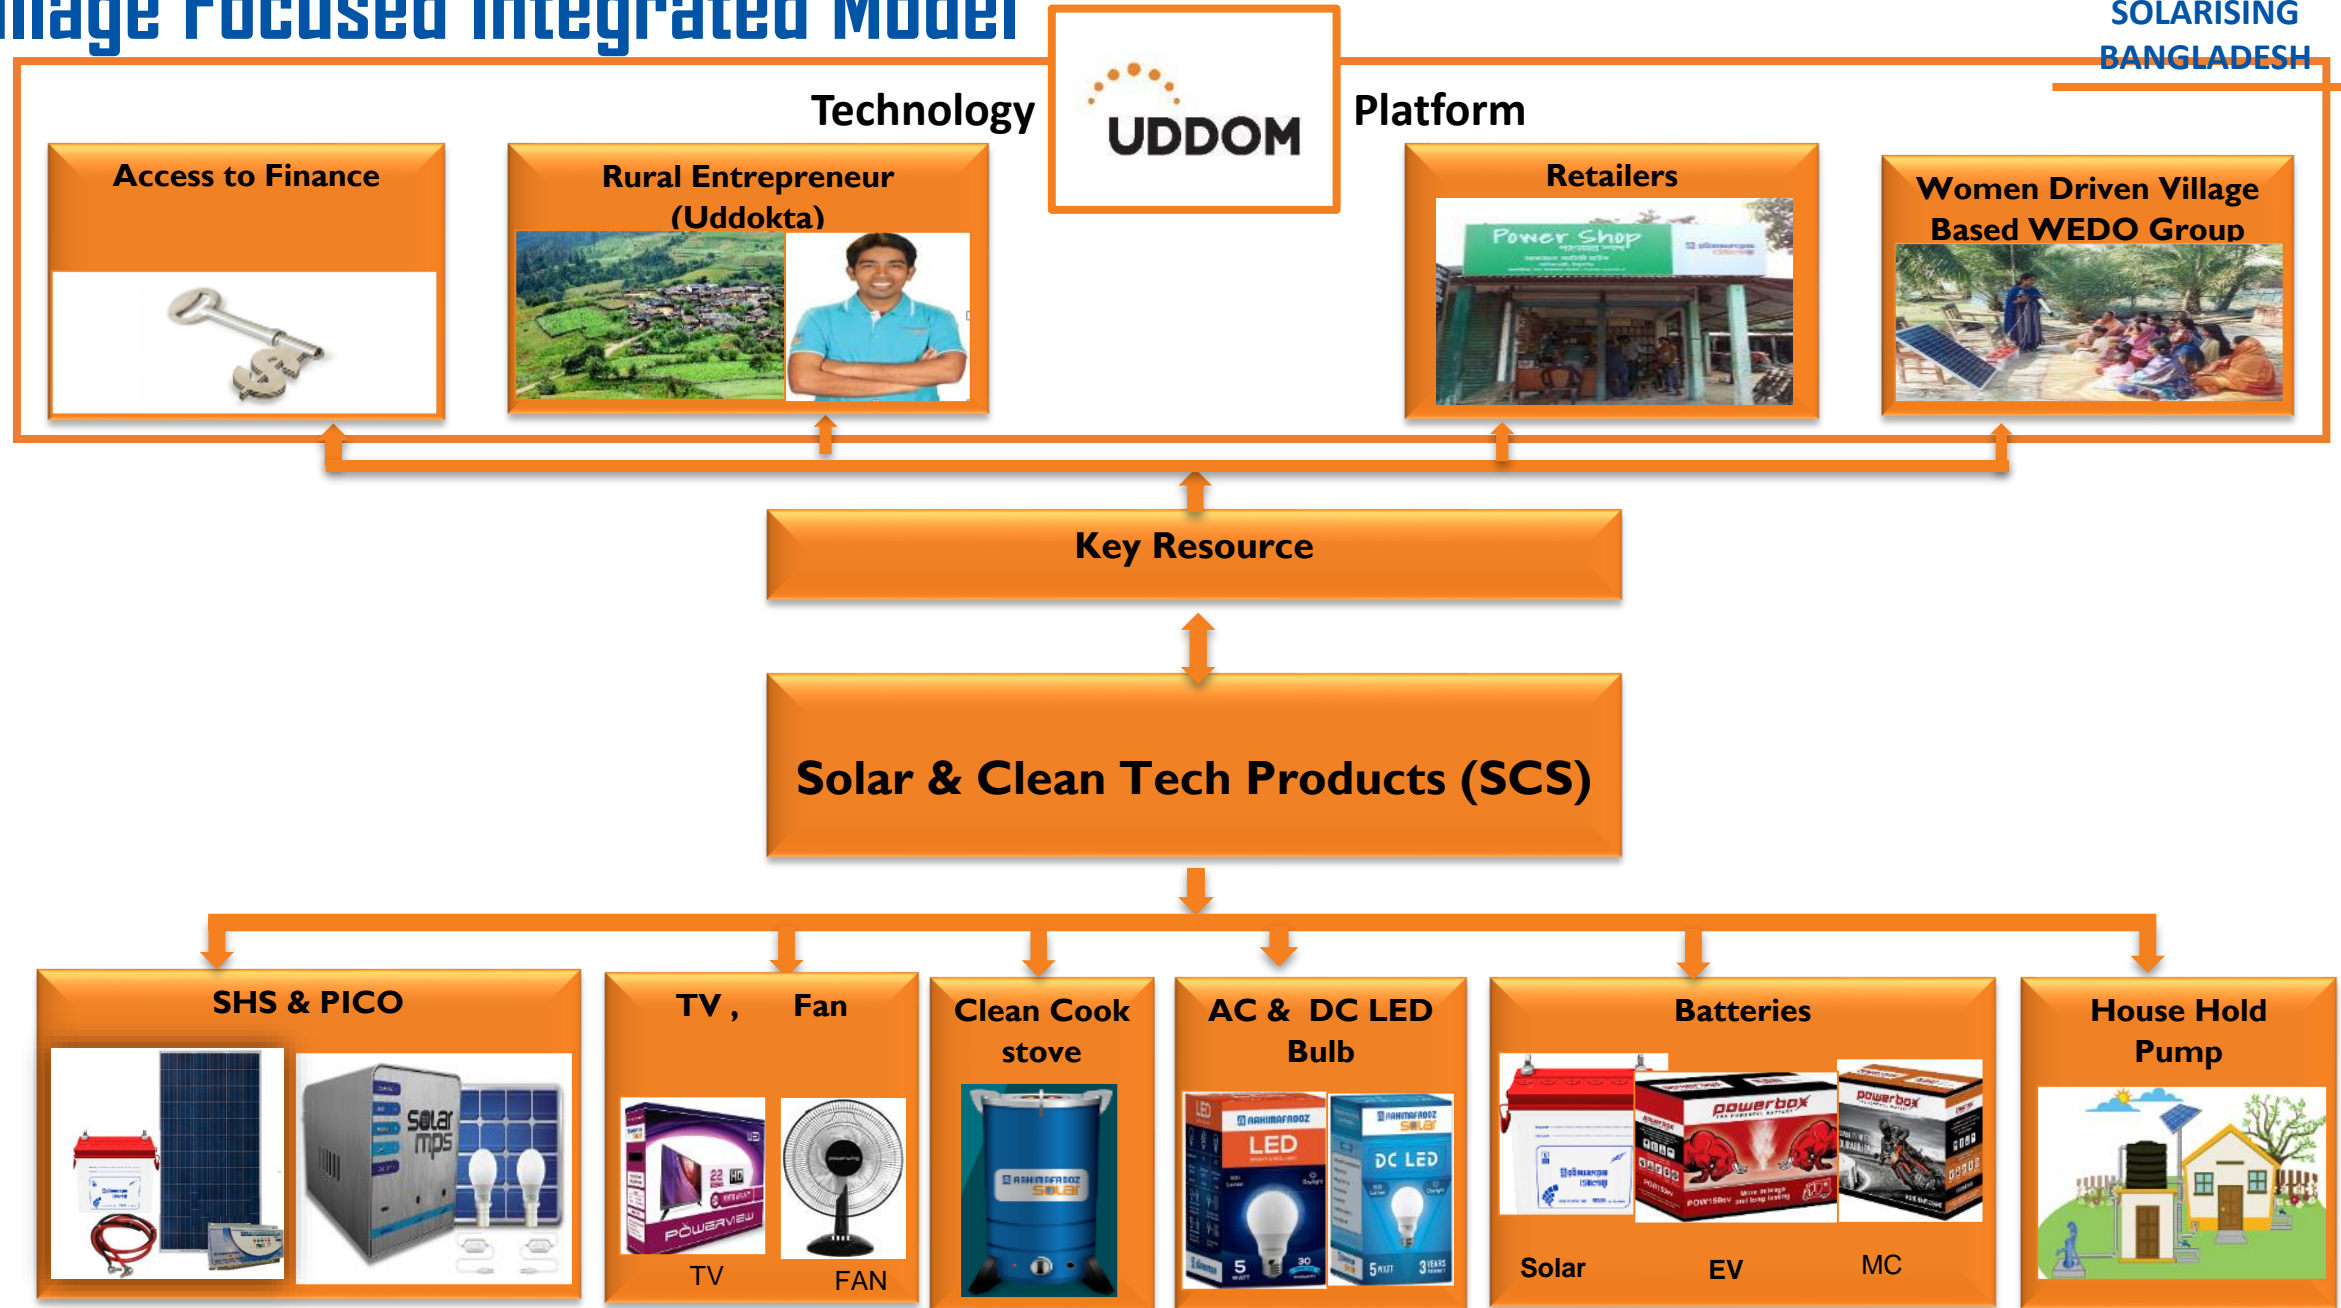

Unlimited Energy

Youths in villages

Internet network

Harness Renewable
Energy

Empowered
Rural youth

Opportunity for smart
Entrepreneurship

Village Focused Integrated Model

SOLARISING
BANGLADESH

Solar Irrigation

Solar Mini Grid

**EV + Solar
Fast Charging**

Agro Solar

**DRE – Clean-tech solutions
in uplifting Rural Economy**

Solar Market Grid

Solar Milk Chiller

Solar Cold Storage